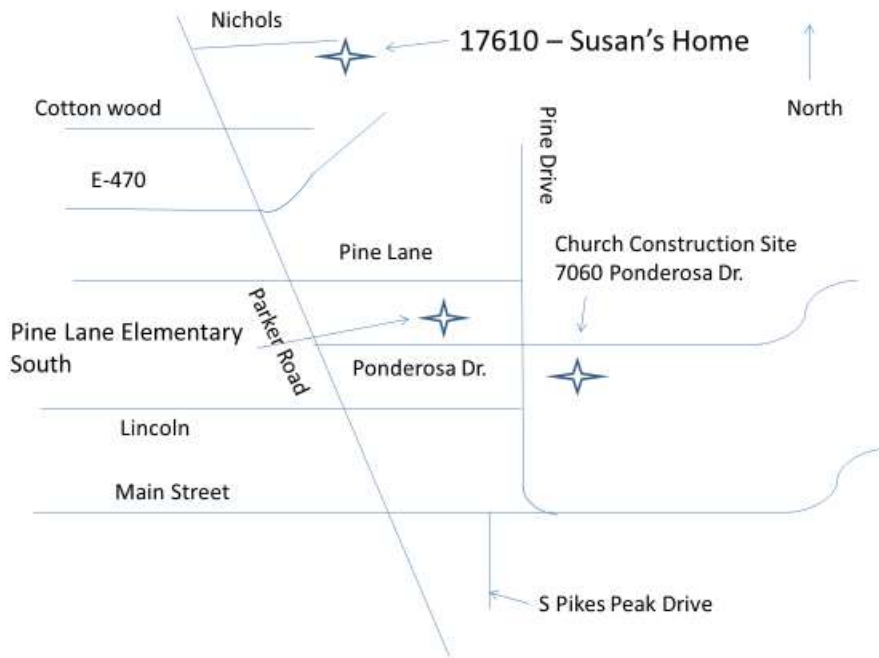

THIS SUNDAY AT SPIRIT OF HOPE – 2nd SUNDAY IN LENT

This coming Sunday, February 25, we continue our reading through the gospel of Luke at Spirit of Hope. In Luke 6:37-42 Jesus talks about not judging others before we consider our own condition before God. Often misconstrued and misunderstood in our relativistic society that we should never judge another's action, come and learn what Jesus really intended.

Fellowship starts at 9:00 am in the gym at Pine Lane Elementary North (6485 E Ponderosa Drive, Parker, CO 80138). Worship follows from 9:30 to 10:30 am. Sunday School begins as close to 10:45 am as possible.

SUNDAY SCHOOL THIS SUNDAY

In an effort to have enough time for classes, Sunday School will begin as soon as possible after 10:45 am during February.

Kid's meet with Andrea Hoyt and Victoria Fisher for a lesson on the gospel of John.

Youth meet with Intern Wendy for a class addressing youth issues.

Wendy West facilitates a discussion for women. The ladies are now in a new Max Lucado study on the book of Romans.

Brad Hoyt will lead a General Adult discussion on Christian understandings of suffering.